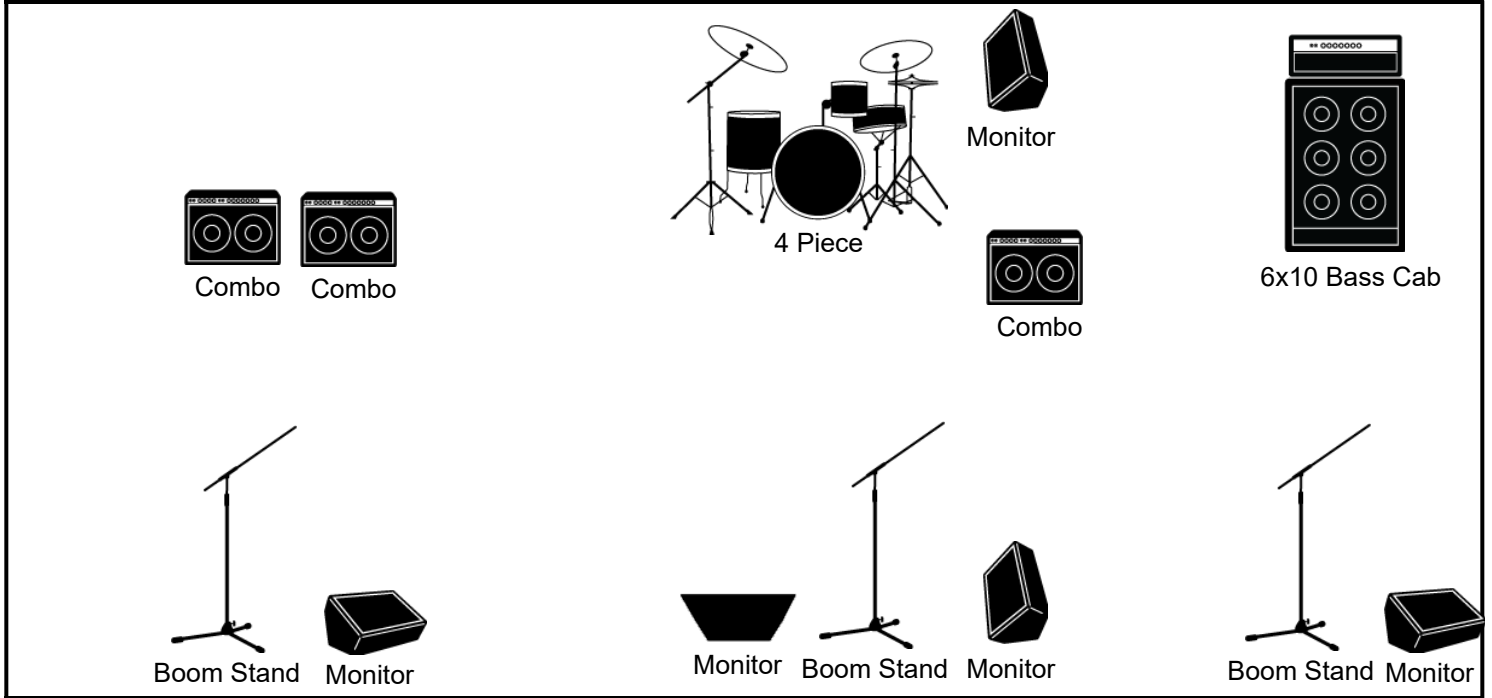

STAGE PLOT DESIGNER

BAND NAME

VENUE

SHOW DATE / TIME

FULL PETTY FEVER

STAGE

INPUT LIST

1	KICK (DI)	9	RYTH GUIT (DIRECT DI)	17	
2	SNR (DI)	10	BASS (DI)	18	
3	TOM (DI)	11	TRACKS (DI)	19	
4	FLOOR (DI)	12	VOX JAY	20	
5	OVERHEAD	13	VOX CAM (TOM)	21	
6	HATS	14	VOX JIM	22	
7	LEAD GUIT (AMP)	15		23	
8	RYTH GUIT (AMP)	16		24	

NOTES

EACH MONITOR GETS ALL VOCALS, AND TRACKS... EACH INDIVIDUAL MONITOR GETS MORE OF THAT PLAYERS VOX.
 DRUM MONITOR GETS MORE TRACKS.
 WHEN CAM PLAYS ELECTRIC, TURN DOWN DIRECT SEND A LITTLE. WHEN CAM PLAYS AN ACOUSTIC, TURN UP DIRECT SEND, AND TURN DOWN AMP SEND A BIT.
 FEMALE SINGER WILL USE JAY VOX MIC.